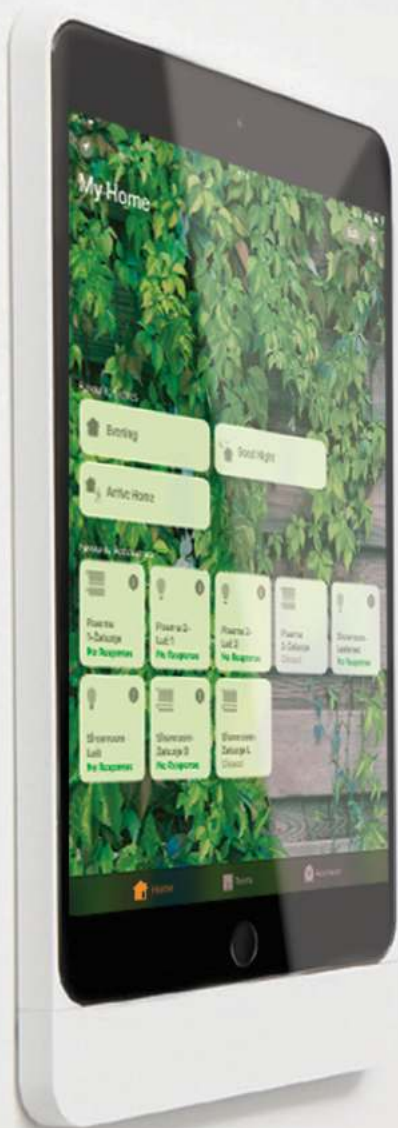

Shading Control

Control your shades and blinds. Scenes, remote control, weather based control, it's all there.

Remote Control

Have your home in your pocket, wherever you are. Beautiful free apps for smartphones, tablets and personal computers.

Lighting Control

Individual lights or groups of light, dimmed ambient lighting, pool or garden lighting system, scenes, remote control...

Sensor Value Presentation

Want to measure something? Anything? Air quality, sun radiation, temperature? Be aware of the quality of your surroundings.

Presidential Suite in Plaza Hotel BTC City, Ljubljana, Slovenia

The **ENTIAliving** cloud can now connect to Apple HomeKit, Amazon Echo and Google Nest platforms. Glasovno upravljanje, upravljanje preko geo lokacije in seveda aplikacije vašega najlubšega proizvajalca so sedaj del sistema **ENTIAliving**.

USER INTERFACES

*Manual, automatic, remote. Switches, sensors, room controller, smartphones, tablet computers, personal computer, smart watches or even your TV set. It's all there for us with **ENTIALiving**. Control your home easily and efficiently with multitude of options available. Classic switches for the more conservative oriented and iOS and Android apps for more technology prone. Beautiful design, pleasure to use. Experience the highest level of comfort with **ENTIALiving**.*