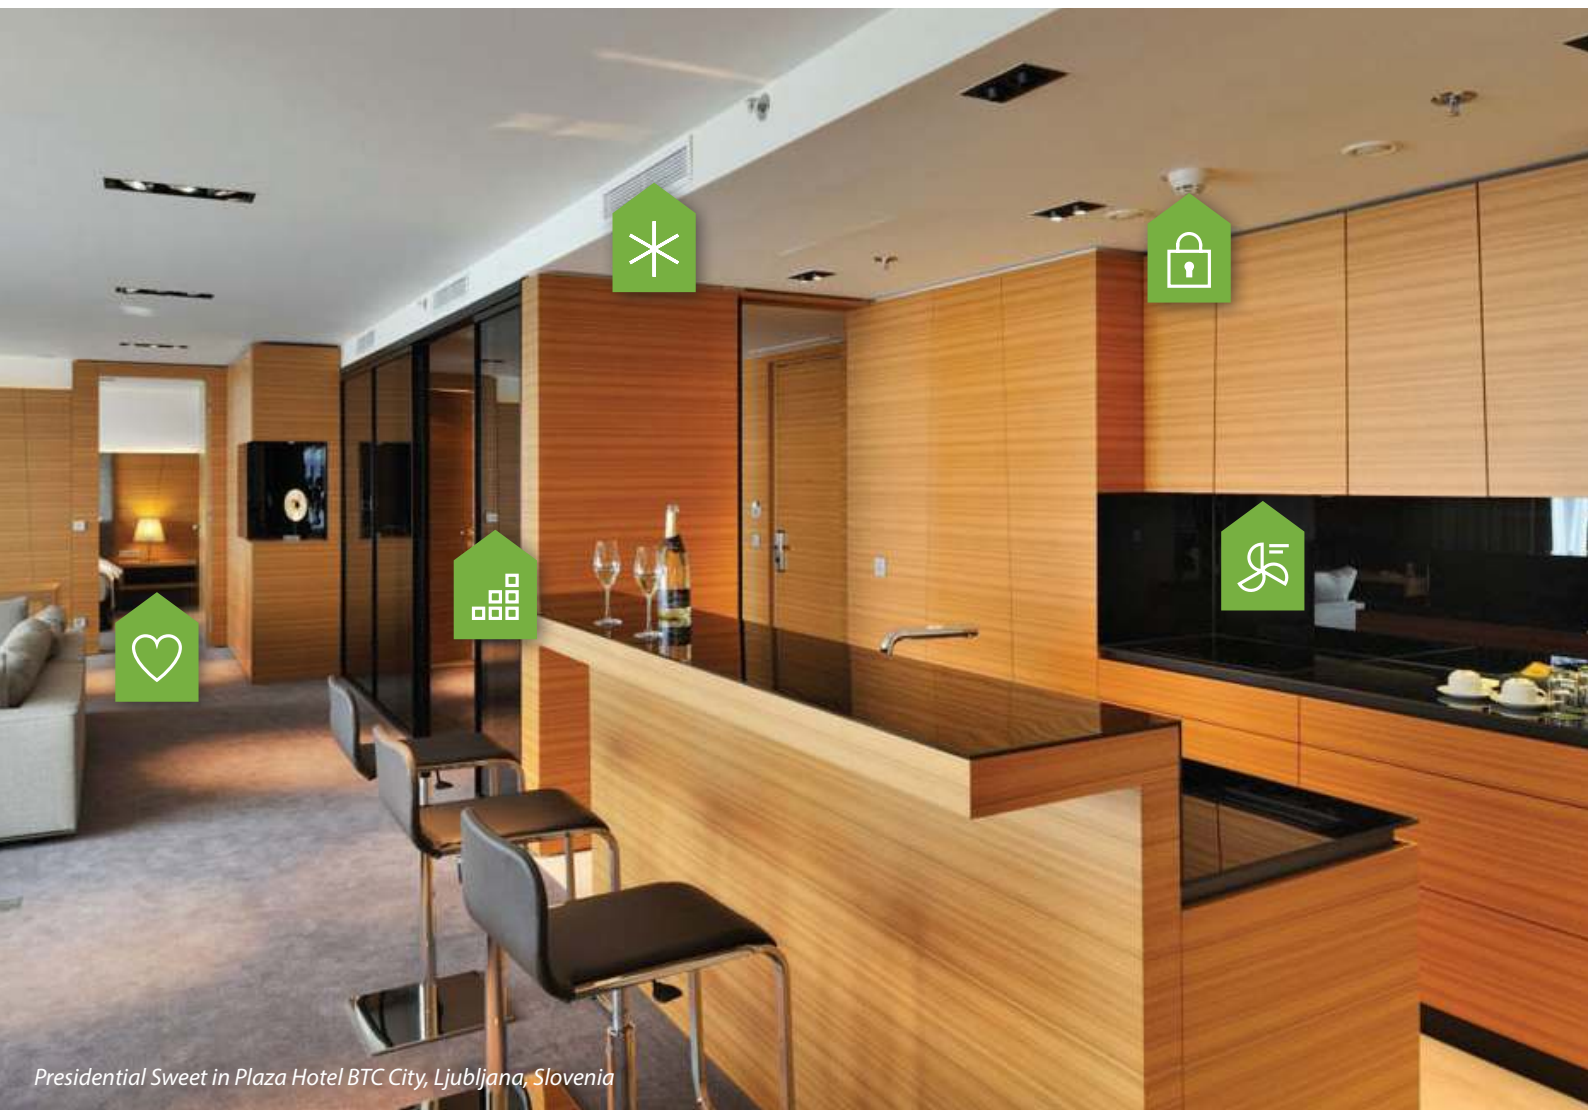

Lighting Control

Individual lights or groups of light, dimmed ambient lighting, pool or garden lighting system, scenes, remote control...

Sensor Value Presentation

Want to measure something? Anything? Air quality, sun radiation, temperature? Be aware of the quality of your surroundings.

Presidential Suite in Plaza Hotel BTC City, Ljubljana, Slovenia

The **ENTIAliving** cloud can now connect to Apple HomeKit, Amazon Echo and Google Nest platforms. Glasovno upravljanje, upravljanje preko geo lokacije in seveda aplikacije vašega najlubšega proizvajalca so sedaj del sistema **ENTIAliving**.

USER INTERFACES

*Manual, automatic, remote. Switches, sensors, room controller, smartphones, tablet computers, personal computer, smart watches or even your TV set. It's all there for us with **ENTIALiving**. Control your home easily and efficiently with multitude of options available. Classic switches for the more conservative oriented and iOS and Android apps for more technology prone. Beautiful design, pleasure to use. Experience the highest level of comfort with **ENTIALiving**.*