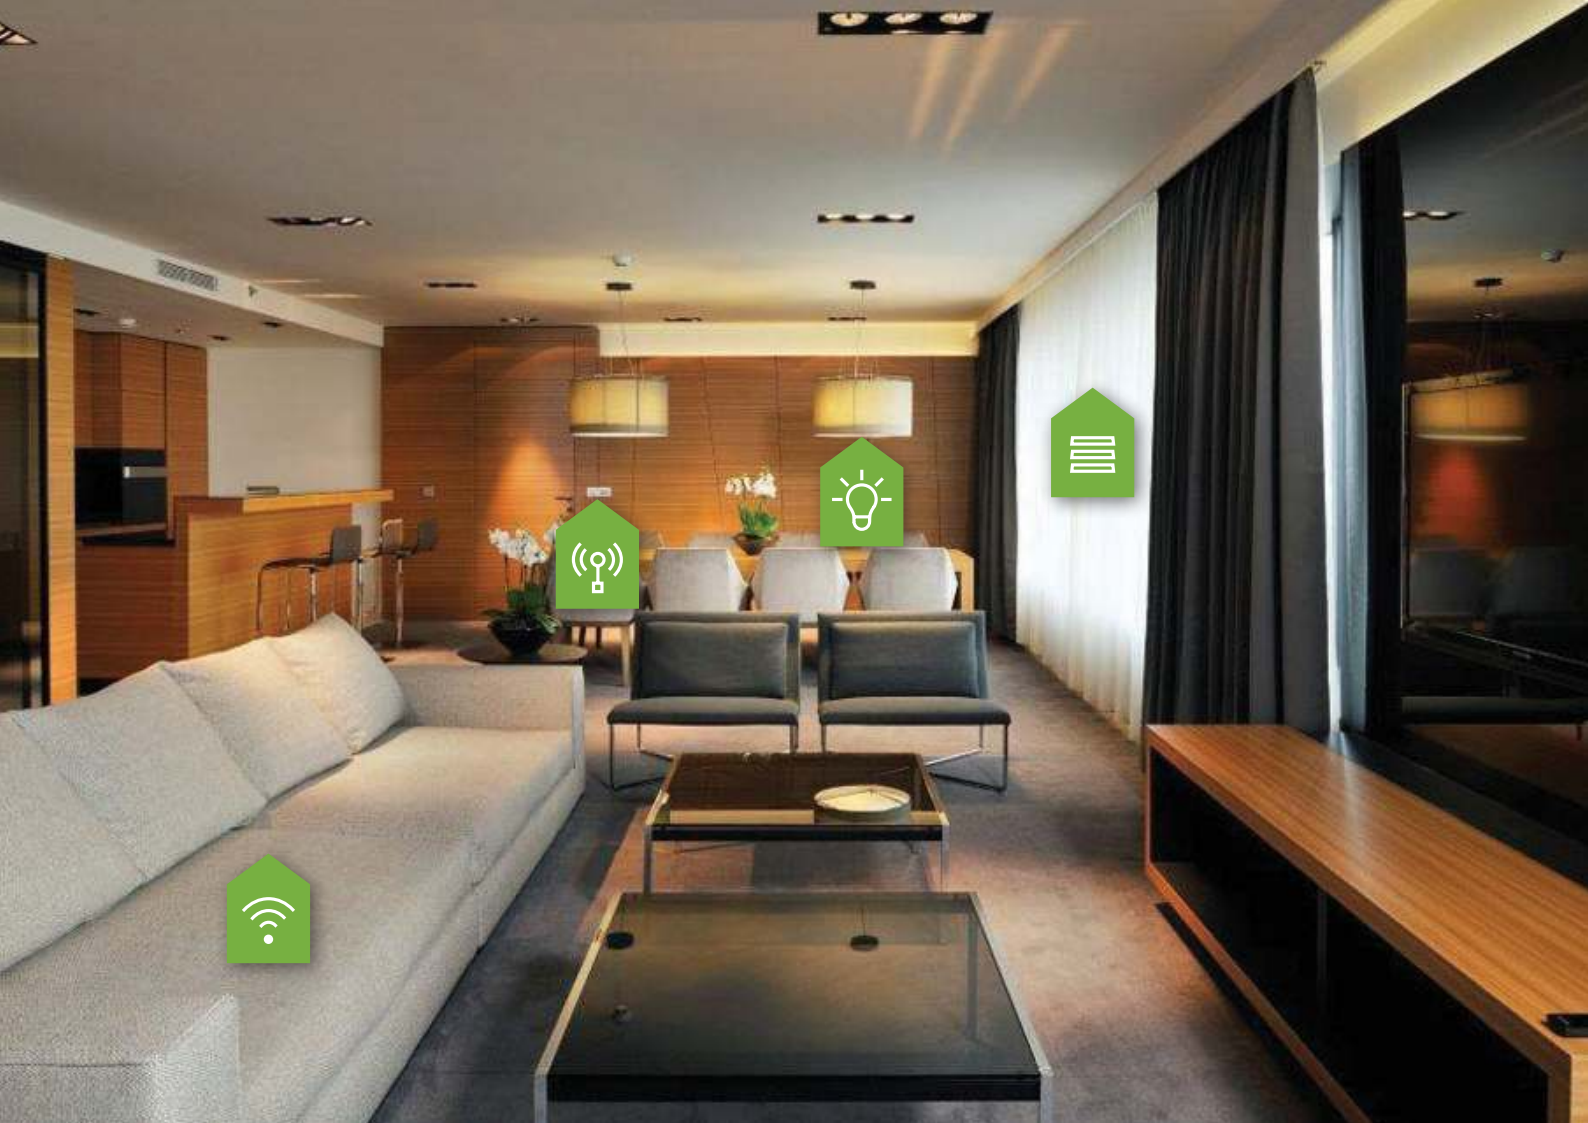

Shading Control

Control your shades and blinds. Scenes, remote control, weather based control, it's all there.

Remote Control

Have your home in your pocket, wherever you are. Beautiful free apps for smartphones, tablets and personal computers.

Lighting Control

Individual lights or groups of light, dimmed ambient lighting, pool or garden lighting system, scenes, remote control...

Sensor Value Presentation

Want to measure something? Anything? Air quality, sun radiation, temperature? Be aware of the quality of your surroundings.

Presidential Suite in Plaza Hotel BTC City, Ljubljana, Slovenia

The **ENTIAliving** cloud can now connect to Apple HomeKit, Amazon Echo and Google Nest platforms. Glasovno upravljanje, upravljanje preko geo lokacije in seveda aplikacije vašega najlubšega proizvajalca so sedaj del sistema **ENTIAliving**.

USER INTERFACES

*Manual, automatic, remote. Switches, sensors, room controller, smartphones, tablet computers, personal computer, smart watches or even your TV set. It's all there for us with **ENTIALiving**. Control your home easily and efficiently with multitude of options available. Classic switches for the more conservative oriented and iOS and Android apps for more technology prone. Beautiful design, pleasure to use. Experience the highest level of comfort with **ENTIALiving**.*