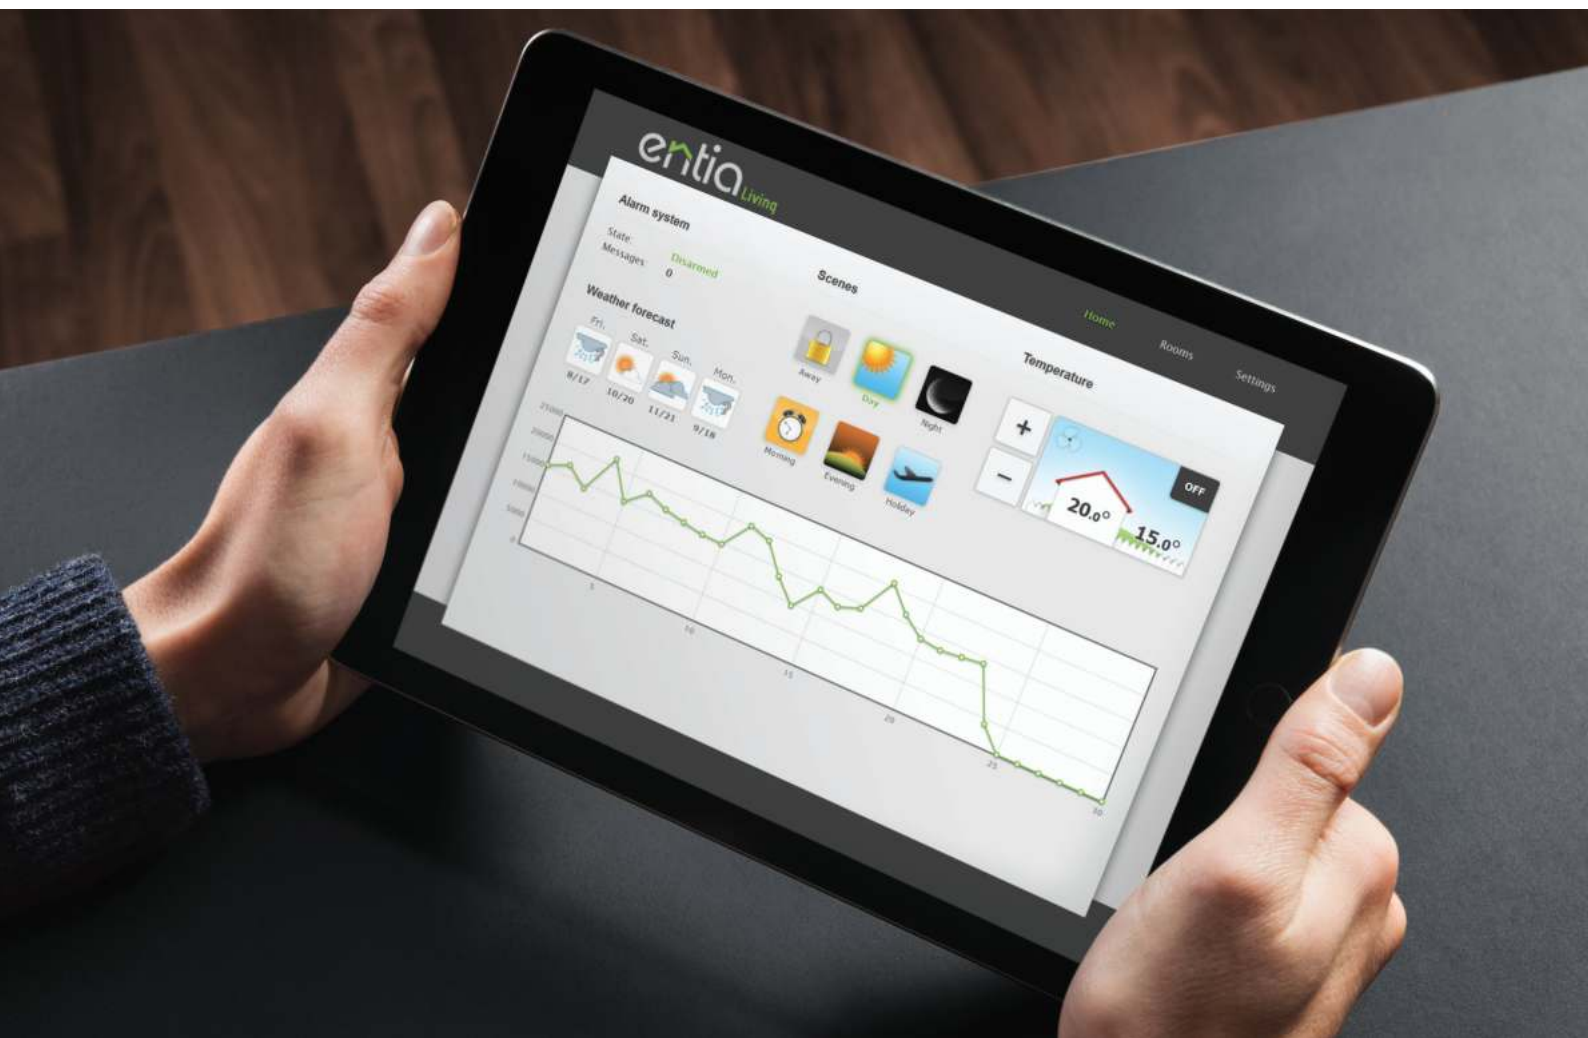

ACCESSORIES

ENTIAliving Energy Efficiency

ENTIAliving Energy Consumption Metering EL-MET01

A cloud system for measuring the energy consumption of your home. Measure electricity, water and gas consumption, generate daily, weekly and monthly reports and make your home use energy smartly.

ENTIAliving Open Door/Window Sensor EL-S-DOOR01

A sensor for detecting open windows/doors can be used for anti-burglary protection or to disable air conditioning in case of open windows (increased energy efficiency).